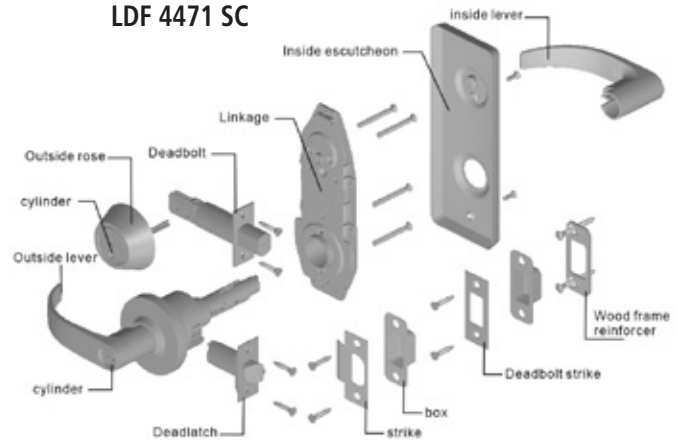

# INTERCONNECTED LOCK

HANDICAP • GRADE 2

## LD 4400 SERIES • ANSI GRADE 2

Meets ADA requirements. Specially designed for Barrier Free Application Conforms with ANSI A156.12 Series LD 4400, Grade 2. Exceeds 400,000 cycles.

- Solid steel ring insert ANSI Grade 2 Security against hammer and crowbar prying attacks. High precision pick resistant solid brass 6 pin tumbler plug "C". Brass key
- Reinforced 7/8 dia, 1" throw brass / zinc deadbolt with hardened steel core 5/64" thick face plate ANSI Grade 2 Security against kick-in and saw attacks. Strong enough!
- Sturdy, all steel latch case and mechanism.
- 3 Dia. brass rose. Individual spring on rose plate to prevent lever sag.
- UL 3 Hour Rated 1/2" Throw deadlatch completely reversible for flat and beveled doors. Stainless steel latch bolt and faceplate.
- ADA Ergonomic thumb turn.
- Inside escutcheon Housing and linkage
- Plated stainless steel escutcheon
- Solid metal construction Full length lever For easy operation
- Multi-finishes for choice 6 style levers for choice

## INTERCONNECTED LOCK LDF 4471 SC

<b>Door Prep:</b>	Cross bore 2-1/8", Edge bore 1", Latch face 1-1/8"x2-1/4".
<b>Backset:</b>	2-3/4" standard, 2-3/8" optional.
<b>Door Thickness:</b>	Adjustable 1-3/8" -- 2".
<b>Cylinder:</b>	5-Pin or 6-Pin removable core. Schlage "C" keyway or Kwikset and other options available.
<b>Face plates:</b>	1"x2-1/4" square corner standard. Round corner and other options available.
<b>Strikes:</b>	2-3/4" square corner standard. Round corner and other options available.
<b>Handing:</b>	Completely reversible.
<b>Latch:</b>	1/2" throw, stainless steel.
<b>Bolt:</b>	1" throw. Nickel plated.
<b>ANSI/BHMA:</b>	A156.12 Grade 2.