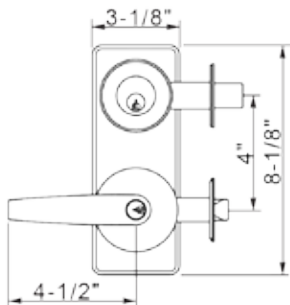

## LD 4400 SERIES • ANSI GRADE 2

Meets ADA requirements. Specially designed for Barrier Free Application Conforms with ANSI A156.12 Series LD 4400, Grade 2. Exceeds 400,000 cycles.

- Solid steel ring insert ANSI Grade 2 Security against hammer and crowbar prying attacks. High precision pick resistant solid brass 6 pin tumbler plug "C". Brass key
- Reinforced 7/8 dia, 1" throw brass / zinc deadbolt with hardened steel core 5/64" thick face plate ANSI Grade 2 Security against kick-in and saw attacks. Strong enough!
- Sturdy, all steel latch case and mechanism.
- 3 Dia. brass rose. Individual spring on rose plate to prevent lever sag.
- UL 3 Hour Rated 1/2" Throw deadlatch completely reversible for flat and beveled doors. Stainless steel latch bolt and faceplate.
- ADA Ergonomic thumb turn.
- Inside escutcheon Housing and linkage
- Plated stainless steel escutcheon
- Solid metal construction Full length lever For easy operation
- Multi-finishes for choice 6 style levers for choice

## INTERCONNECTED LOCK LDF 4471 SC

<b>Door Prep:</b>	Cross bore 2-1/8", Edge bore 1", Latch face 1-1/8"x2-1/4".
<b>Backset:</b>	2-3/4" standard, 2-3/8" optional.
<b>Door Thickness:</b>	Adjustable 1-3/8" -- 2".
<b>Cylinder:</b>	5-Pin or 6-Pin removable core. Schlage "C" keyway or Kwikset and other options available.
<b>Face plates:</b>	1"x2-1/4" square corner standard. Round corner and other options available.
<b>Strikes:</b>	2-3/4" square corner standard. Round corner and other options available.
<b>Handing:</b>	Completely reversible.
<b>Latch:</b>	1/2" throw, stainless steel.
<b>Bolt:</b>	1" throw. Nickel plated.
<b>ANSI/BHMA:</b>	A156.12 Grade 2.