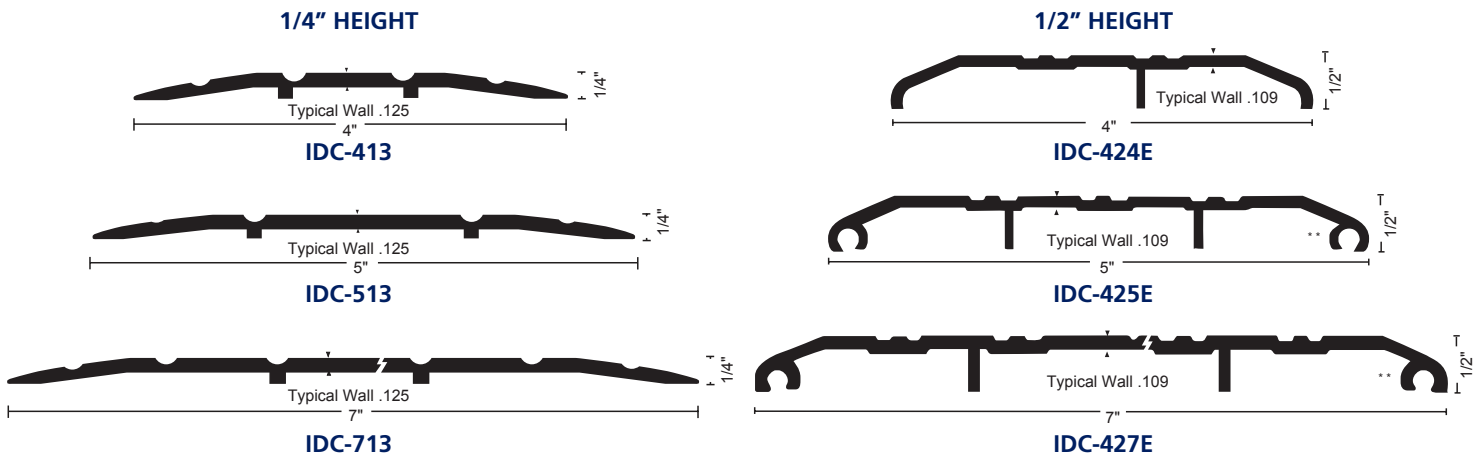

# SADDLE THRESHOLDS

- **FINISH:** Available in Aluminum & Dark Bronze
- **HEIGHT:** Available in 1/4" & 1/2"
- **WIDTH:** Available in 4", 5", 7" & 10"
- **STOCK LENGTHS:** 36", 48" & 72"
- **BULK LENGTHS:** Available in 12' & 15'4"

STOCK LENGTHS			
1/4" HEIGHT		1/2" HEIGHT	
IDC-413	Available in 4"	IDC-424E	Available in 4"
IDC-513	Available in 5"	IDC-425E	Available in 5"
IDC-713	Available in 7"	IDC-427E	Available in 7"
IDC-1013	Available in 10"		

BULK LENGTHS			
1/4" HEIGHT		1/2" HEIGHT	
IDC-413	12' & 15'4"	IDC-424E	15'4"
IDC-513	15'4"	IDC-425E	15'4"
IDC-713	15'4"	IDC-427E	12' & 15'4"
IDC-1013	15'4"		