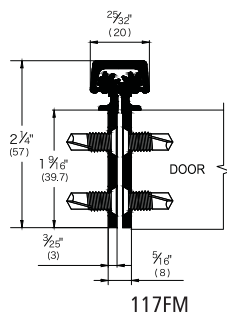

Continuous Geared Hinges Are Ready To Ship

Contact Us TODAY to get a quote and see the savings!

117FM

317FS

417FS

117FM

217FM

317FS

417FS

517FS

617HS

Cross Reference Chart

TYPE	IDC	ABH	PBB	PHOENIX	PRECISION	NGP	ROTON	SELECT	PEMKO	MCKINNEY	STANLEY	IVES
Full Concealed	117FM	A110HD	CG31	GHHD112	GHHD112	HD1100	780-112HD	SL11 HD	FMSLF-HD1	MCK12HD	661HD	112HD
Full Concealed Mortise Leaf	217FM	A240HD	CG31L	GHHD224	GHHD224	HD2400	780-224HD	SL24 HD	FM-HD1	MCK25HD	662HD	224HD
Full Surface	317FS	A570HD	CG33N	GHHD157	GHHD157	HD5700	780-157HD	SL57 HD	FSCP-HD1	MCK58HD	664HD	157XY
Full Surface	417FS	A210HD	CG33C	GHHD210	GHHD210	HD2100	780-210HD	SL21 HD	FS-HD1	MCK22HD	665HD	210HD
Full Surface	517FS	A571HD	-	GHHD057	GHHD057	-	780-057HD	-	-	-	-	-
Half Surface	617HS	A540HD	CG34	-	-	HD5400	780-054HD	SL54 HD	HS-HD1	MCK54HD	663HD	054HD