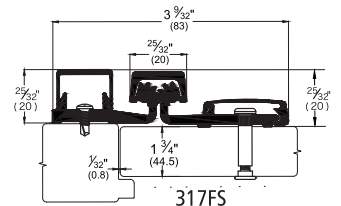

Continuous Geared Hinges Are Ready To Ship

Contact Us TODAY to get a quote and see the savings!

317FS

Cross Reference Chart

TYPE	IDC	ABH	PBB	PHOENIX	PRECISION	NGP	ROTON	SELECT	PEMKO	MCKINNEY	STANLEY	IVES
Full Concealed	117FM	A110HD	CG31	GHHD112	GHHD112	HD1100	780-112HD	SL11 HD	FMSLF-HD1	MCK12HD	661HD	112HD
Full Concealed Mortise Leaf	217FM	A240HD	CG31L	GHHD224	GHHD224	HD2400	780-224HD	SL24 HD	FM-HD1	MCK25HD	662HD	224HD
Full Surface	317FS	A570HD	CG33N	GHHD157	GHHD157	HD5700	780-157HD	SL57 HD	FSCP-HD1	MCK58HD	664HD	157XY
Full Surface	417FS	A210HD	CG33C	GHHD210	GHHD210	HD2100	780-210HD	SL21 HD	FS-HD1	MCK22HD	665HD	210HD
Full Surface	517FS	A571HD	-	GHHD057	GHHD057	-	780-057HD	-	-	-	-	-
Half Surface	617HS	A540HD	CG34	-	-	HD5400	780-054HD	SL54 HD	HS-HD1	MCK54HD	663HD	054HD

West: 800-544-4422
west@intldoorclosers.com

East: 800-225-6737
east@intldoorclosers.com

www.intldoorclosers.com