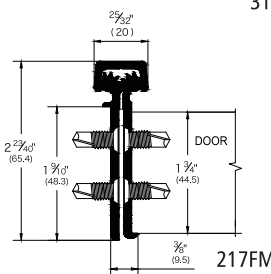

Continuous Geared Hinges Are Ready To Ship

Contact Us TODAY to get a quote and see the savings!

117FM

317FS

417FS

117FM

217FM

317FS

417FS

517FS

617HS

Cross Reference Chart

TYPE	IDC	ABH	PBB	PHOENIX	PRECISION	NGP	ROTON	SELECT	PEMKO	MCKINNEY	STANLEY	IVES
Full Concealed	117FM	A110HD	CG31	GHHD112	GHHD112	HD1100	780-112HD	SL11 HD	FMSLF-HD1	MCK12HD	661HD	112HD
Full Concealed Mortise Leaf	217FM	A240HD	CG31L	GHHD224	GHHD224	HD2400	780-224HD	SL24 HD	FM-HD1	MCK25HD	662HD	224HD
Full Surface	317FS	A570HD	CG33N	GHHD157	GHHD157	HD5700	780-157HD	SL57 HD	FSCP-HD1	MCK58HD	664HD	157XY
Full Surface	417FS	A210HD	CG33C	GHHD210	GHHD210	HD2100	780-210HD	SL21 HD	FS-HD1	MCK22HD	665HD	210HD
Full Surface	517FS	A571HD	-	GHHD057	GHHD057	-	780-057HD	-	-	-	-	-
Half Surface	617HS	A540HD	CG34	-	-	HD5400	780-054HD	SL54 HD	HS-HD1	MCK54HD	663HD	054HD