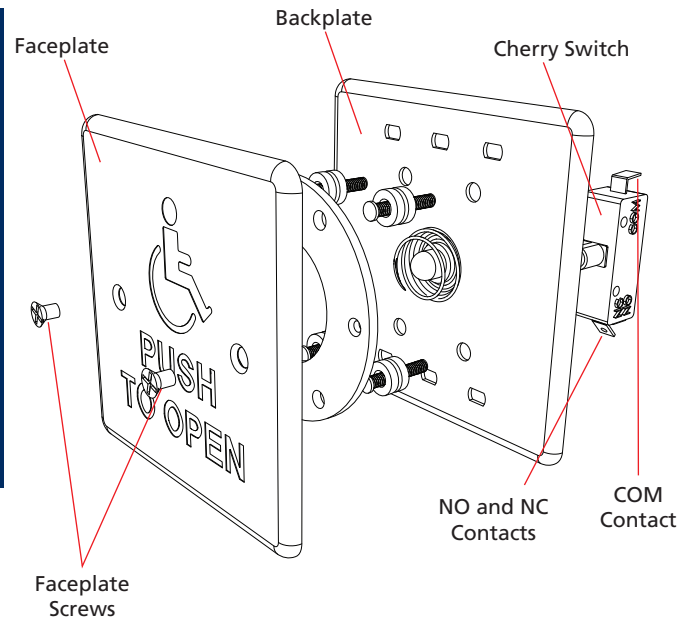

STAINLESS STEEL • EASY INSTALLATION

4 1/2" SQUARE

PBS45 SERIES PUSH PLATES

This square push plate is the perfect solution for fast and easy installation. Screws on the front plate allow for quick removal while still remaining functional, aesthetically appealing and weather resistant.

TECHNICAL SPECS

- A. 16 gauge, 304 2B Stainless Steel Faceplate
- B. 1/8 in thick, Stainless Steel Backplate
- C. Stainless Steel 6 – 32 x 1 in and 8 – 32 x 1 in Allen head mounting screws
- D. Cherry Switch: Single-pole, 15A, COM / NO / NC contacts

10BOXDG45C
Carlon Surface Mount

10BRINGC
Electrical Box Backplate

COMPONENTS

- 1 Faceplate
- 2 Backplate
- 3 Spring Assembly
- 4 Cherry Switch

DETAILS

RELATED PRODUCTS

Bollards
Mounting Post with recessed push plate

MS08U
Touchless Push Plate utilizing microwave motion technology

RF-433
433 MHz digital receivers and transmitters with sequencing function

R2E-100
UL / ULC Listed, Active Infrared, Request To Exit Detector designed for access control application