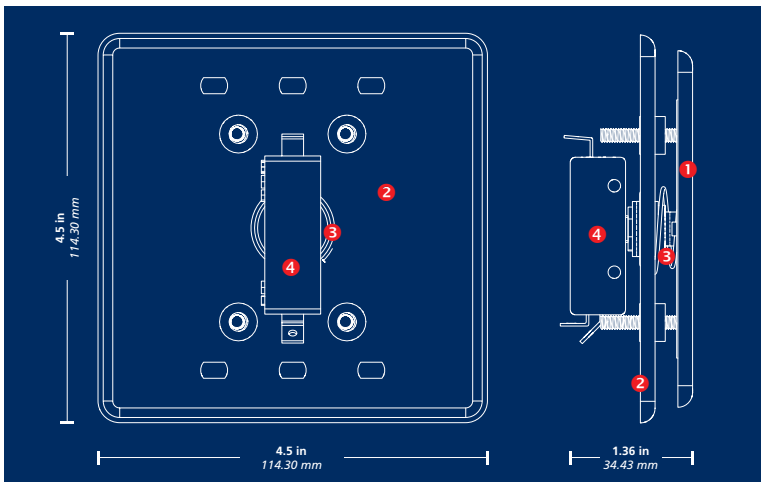

TECHNICAL SPECS

- A. 16 gauge, 304 2B Stainless Steel Faceplate
- B. 1/8 in thick, Stainless Steel Backplate
- C. Stainless Steel 6 – 32 x 1 in and 8 – 32 x 1 in Allen head mounting screws
- D. Cherry Switch: Single-pole, 15A, COM / NO / NC contacts

10PBS4510
Plain Face

10PBS451B
Text & Logo - Blue

10PBS45B
Text Only - Blue

10PBS45POD
Press To Operate

MOUNTING ACCESSORIES

10BOX45SQSM
Surface Mount

10BOX45SQFM
Flush Mount

10BOXDGSB
Standard Double Gang

10BOXDG45C
Carlon Surface Mount

10BRINGC
Electrical Box Backplate

COMPONENTS

- 1 Faceplate
- 2 Backplate
- 3 Spring Assembly
- 4 Cherry Switch

DETAILS

RELATED PRODUCTS

Bollards
Mounting Post with recessed push plate