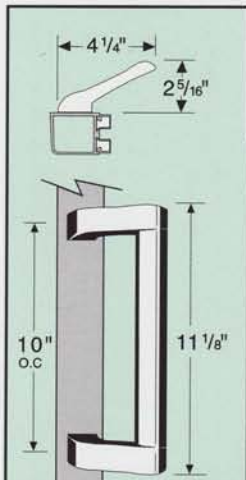

MODERN • FLAT TOUCH BAR
CONCEALED VERTICAL ROD

Series 7100

FEATURES

- Underwriters' Laboratories Inc. Listed - Panic Hardware
- For use with narrow, medium and wide stile Aluminum doors
- Non-handed, Field Reversible for LHRB or RHRB doors
- Outside Unlatching and Dogging by Cylinder Key or Dogging by Hex Key in Touch Bar
- Top Steel Toggle Latch and Bottom Steel Rod Latch Bolt
- Units use Standard Mortise Cylinder with MS Type Cam and MP-6182 Cylinder Mounting Pad
- Standard Units for 36" and 48" door widths (cut bar to fit) and up to 84" in height
- Can be used on 30" wide doors

US AND FOREIGN PATENTS

PH-6000 Outside Pull Handle

MP-6000 Pull Handle Mounting Plate for Wood or Metal Doors

MP-6182 Cylinder Mounting Pad with Locking Ring

CZ-1001 Mortise Cylinder

7101 Exit Unit Only, No Outside Hardware	7102 Unit with Cylinder & Cylinder Mounting Pad	7103 Unit with Outside Pull Handle	7104 Unit with Cylinder, Cylinder Mounting Pad and Outside Pull Handle

MODERN • FLAT TOUCH BAR
RIM PANIC

Series 7300

FEATURES

- Underwriters' Laboratories Inc. Listed - Panic Hardware
- For use with narrow, medium and wide stile Aluminum doors, Hollow Metal or Wood Doors
- Non-handed, for LHRB or RHRB doors
- Latch Bolt throw 5/8"
- Dogging by Hex Key in Touch Bar
- Outside Unlatching with standard Rim Cylinder
- Standard units for 36" and 48" door widths (cut bar to fit)
- Can be used on 30" wide doors