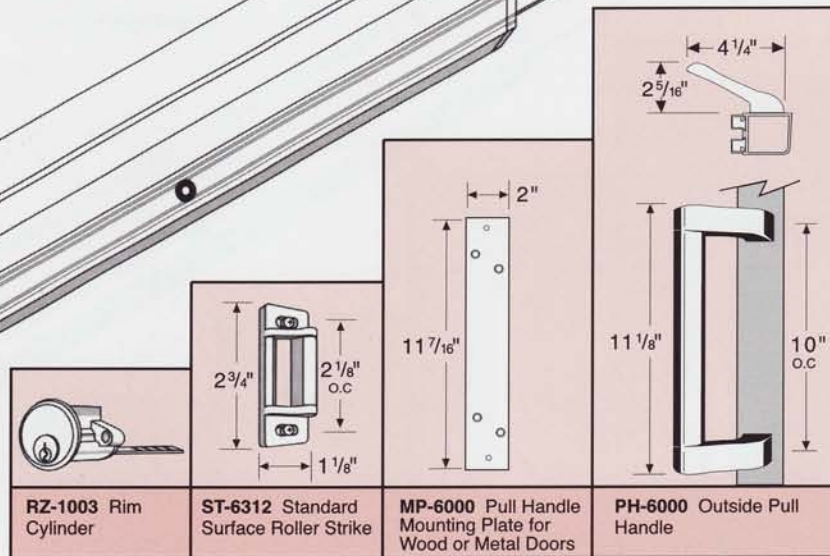

MODERN • FLAT TOUCH BAR
RIM PANIC

Series 7300

FEATURES

- Underwriters' Laboratories Inc. Listed - Panic Hardware
- For use with narrow, medium and wide stile Aluminum doors, Hollow Metal or Wood Doors
- Non-handed, for LHRB or RHRB doors
- Latch Bolt throw 5/8"
- Dogging by Hex Key in Touch Bar
- Outside Unlatching with standard Rim Cylinder
- Standard units for 36" and 48" door widths (cut bar to fit)
- Can be used on 30" wide doors

FINISHES:

AL - ALUMINUM - Anodized extruded Aluminum with Baked Aluminum Painted Cover Caps

DU - STOREFRONT BRONZE - Bronze Anodized extruded Aluminum with Baked Storefront Bronze Painted Cover Caps

WARRANTY: Refer to inside front cover

7301 Exit Unit Only, No Outside Hardware	7302 Unit with Rim Cylinder	7303 Unit with Outside Pull Handle	7304 Unit with Rim Cylinder and Outside Pull Handle