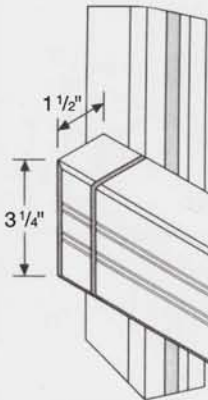

MODERN • FLAT TOUCH BAR
CONCEALED VERTICAL ROD

Series 7100

FEATURES

- Underwriters' Laboratories Inc. Listed - Panic Hardware
- For use with narrow, medium and wide stile Aluminum doors
- Non-handed, Field Reversible for LHRB or RHRB doors
- Outside Unlatching and Dogging by Cylinder Key or Dogging by Hex Key in Touch Bar
- Top Steel Toggle Latch and Bottom Steel Rod Latch Bolt
- Units use Standard Mortise Cylinder with MS Type Cam and MP-6182 Cylinder Mounting Pad
- Standard Units for 36" and 48" door widths (cut bar to fit) and up to 84" in height
- Can be used on 30" wide doors

MODERN • FLAT TOUCH BAR
RIM PANIC

Series 7300

FEATURES

- Underwriters' Laboratories Inc. Listed - Panic Hardware
- For use with narrow, medium and wide stile Aluminum doors, Hollow Metal or Wood Doors
- Non-handed, for LHRB or RHRB doors
- Latch Bolt throw 5/8"
- Dogging by Hex Key in Touch Bar
- Outside Unlatching with standard Rim Cylinder
- Standard units for 36" and 48" door widths (cut bar to fit)
- Can be used on 30" wide doors