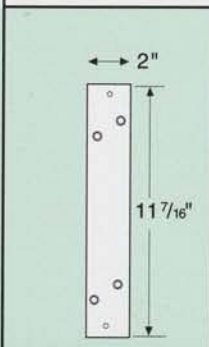

MP-6000 Pull Handle Mounting Plate for Wood or Metal Doors