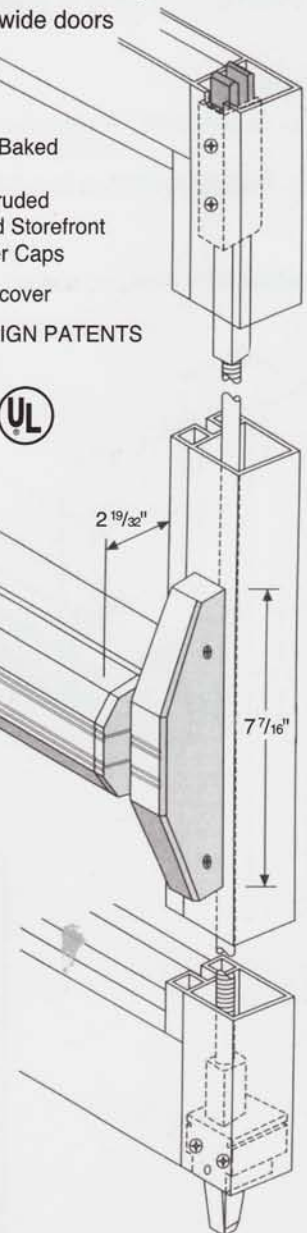

MODERN • FLAT TOUCH BAR
CONCEALED VERTICAL ROD

Series 7100

FEATURES

- Underwriters' Laboratories Inc. Listed - Panic Hardware
- For use with narrow, medium and wide stile Aluminum doors
- Non-handed, Field Reversible for LHRB or RHRB doors
- Outside Unlatching and Dogging by Cylinder Key or Dogging by Hex Key in Touch Bar
- Top Steel Toggle Latch and Bottom Steel Rod Latch Bolt
- Units use Standard Mortise Cylinder with MS Type Cam and MP-6182 Cylinder Mounting Pad
- Standard Units for 36" and 48" door widths (cut bar to fit) and up to 84" in height
- Can be used on 30" wide doors

US AND FOREIGN PATENTS

PH-6000 Outside Pull Handle

MP-6000 Pull Handle Mounting Plate for Wood or Metal Doors

MP-6182 Cylinder Mounting Pad with Locking Ring

CZ-1001 Mortise Cylinder

7101 Exit Unit Only, No Outside Hardware	7102 Unit with Cylinder & Cylinder Mounting Pad	7103 Unit with Outside Pull Handle	7104 Unit with Cylinder, Cylinder Mounting Pad and Outside Pull Handle

MODERN • FLAT TOUCH BAR
RIM PANIC

Series 7300

FEATURES

- Underwriters' Laboratories Inc. Listed - Panic Hardware
- For use with narrow, medium and wide stile Aluminum doors, Hollow Metal or Wood Doors
- Non-handed, for LHRB or RHRB doors
- Latch Bolt throw 5/8"
- Dogging by Hex Key in Touch Bar
- Outside Unlatching with standard Rim Cylinder
- Standard units for 36" and 48" door widths (cut bar to fit)
- Can be used on 30" wide doors