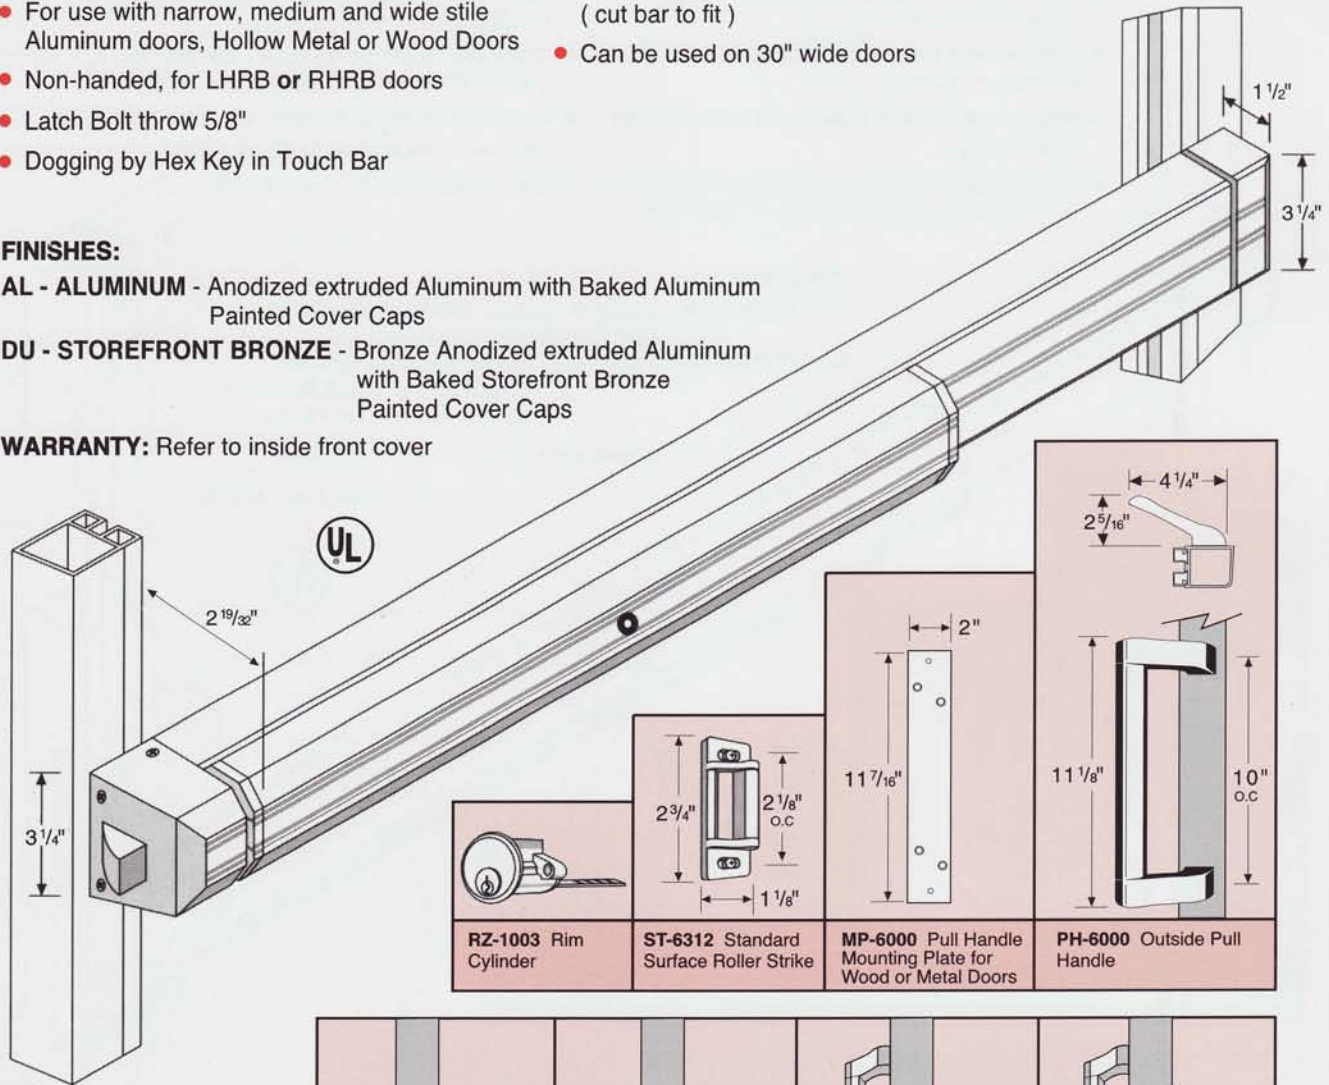

MODERN • FLAT TOUCH BAR
RIM PANIC

Series 7300

FEATURES

- Underwriters' Laboratories Inc. Listed - Panic Hardware
- For use with narrow, medium and wide stile Aluminum doors, Hollow Metal or Wood Doors
- Non-handed, for LHRB or RHRB doors
- Latch Bolt throw 5/8"
- Dogging by Hex Key in Touch Bar
- Outside Unlatching with standard Rim Cylinder
- Standard units for 36" and 48" door widths (cut bar to fit)
- Can be used on 30" wide doors

FINISHES:

AL - ALUMINUM - Anodized extruded Aluminum with Baked Aluminum Painted Cover Caps

DU - STOREFRONT BRONZE - Bronze Anodized extruded Aluminum with Baked Storefront Bronze Painted Cover Caps

WARRANTY: Refer to inside front cover

7301 Exit Unit Only, No Outside Hardware	7302 Unit with Rim Cylinder	7303 Unit with Outside Pull Handle	7304 Unit with Rim Cylinder and Outside Pull Handle