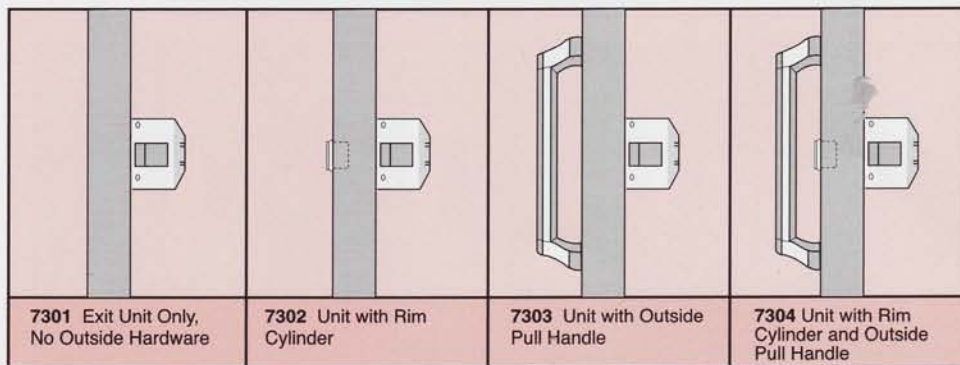

MODERN • FLAT TOUCH BAR
RIM PANIC

Series 7300

FEATURES

- Underwriters' Laboratories Inc. Listed - Panic Hardware
- For use with narrow, medium and wide stile Aluminum doors, Hollow Metal or Wood Doors
- Non-handed, for LHRB or RHRB doors
- Latch Bolt throw 5/8"
- Dogging by Hex Key in Touch Bar
- Outside Unlatching with standard Rim Cylinder
- Standard units for 36" and 48" door widths (cut bar to fit)
- Can be used on 30" wide doors

FINISHES:

AL - ALUMINUM - Anodized extruded Aluminum with Baked Aluminum Painted Cover Caps

DU - STOREFRONT BRONZE - Bronze Anodized extruded Aluminum with Baked Storefront Bronze Painted Cover Caps

WARRANTY: Refer to inside front cover

7301 Exit Unit Only, No Outside Hardware	7302 Unit with Rim Cylinder	7303 Unit with Outside Pull Handle	7304 Unit with Rim Cylinder and Outside Pull Handle