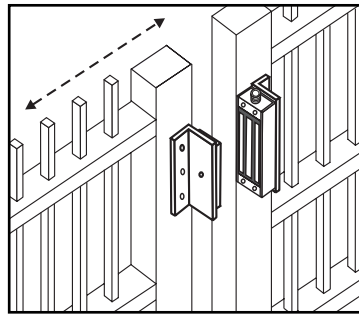

SLIDING APPLICATIONS
10GL1200R with L-Bracket
mounting option