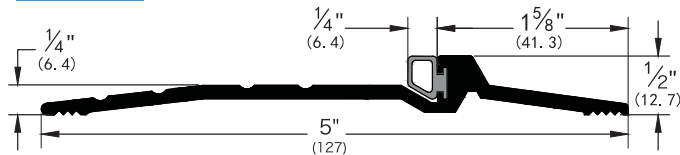

YDT313

YDT312

YDT1013

LATCHING PANIC EXIT SADDLES

YDT105

FINISHES:

- A (Mill Finish Aluminum) & D (Dark Bronze Aluminum)

NOTE: Products shown in this section may not be drawn to scale.