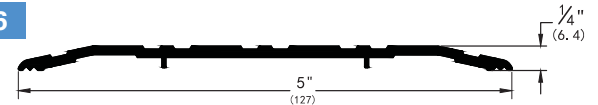

SADDLE THRESHOLDS

YDT308

YDT309

YDT307

YDT301

YDT305

YDT306

YDT311

YDT313

YDT312

YDT1013

LATCHING PANIC EXIT SADDLES

YDT105

FINISHES:

- A (Mill Finish Aluminum) & D (Dark Bronze Aluminum)

NOTE: Products shown in this section may not be drawn to scale.