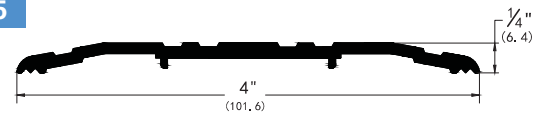

SADDLE THRESHOLDS

YDT308

YDT309

YDT307

YDT301

YDT305

YDT306

YDT311

YDT313

YDT312

YDT1013

LATCHING PANIC EXIT SADDLES

YDT105

FINISHES:

- A (Mill Finish Aluminum) & D (Dark Bronze Aluminum)

NOTE: Products shown in this section may not be drawn to scale.