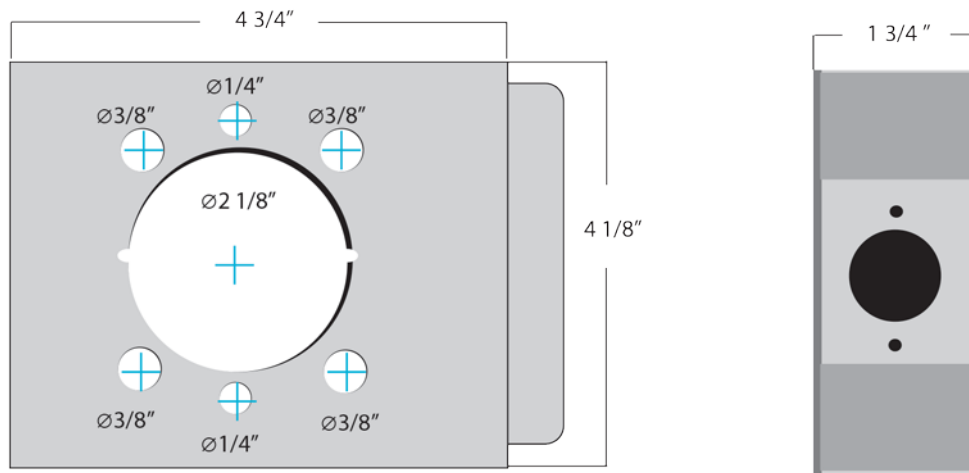

GATE BOX  
**K-BXRHO**  
 Weldable Box

**FEATURES**

- **TYPE:** Cylindrical
- **DIMENSIONS:**  
 4 3/4 "W x 4 1/8"H x 1 3/4"D
- **MATERIALS AVAILABLE:**  
 14 Gauge Steel                    K-BXRHO.125  
 .125 Aluminum                    K-BXRHO-AL
- **NOTE:** Through Bolt Levers

This rendering is NOT to scale and dimensions are NOT exact. For precise technical information, please refer to the template for the lock you are using.