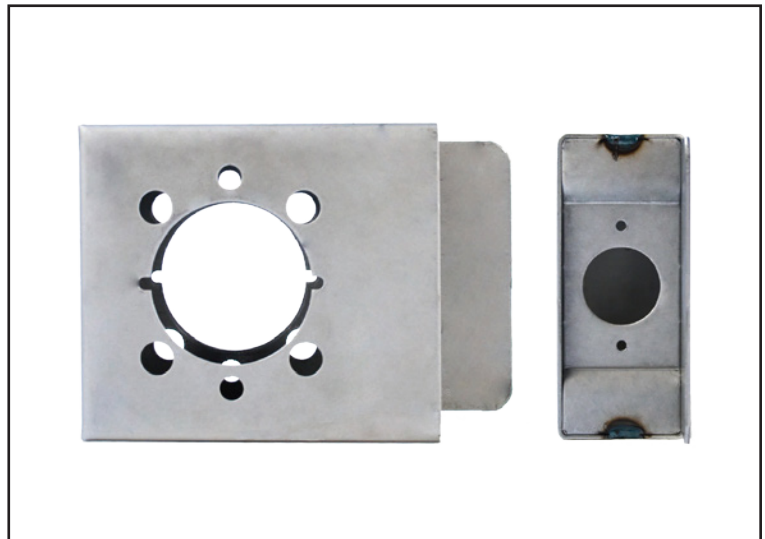

GATE BOX  
**K-BXRHO**  
 Weldable Box

**FEATURES**

- **TYPE:** Cylindrical
- **DIMENSIONS:**  
 4 3/4 "W x 4 1/8"H x 1 3/4"D
- **MATERIALS AVAILABLE:**  
 14 Gauge Steel                    K-BXRHO.125  
 .125 Aluminum                    K-BXRHO-AL
- **NOTE:** Through Bolt Levers

This rendering is NOT to scale and dimensions are NOT exact. For precise technical information, please refer to the template for the lock you are using.