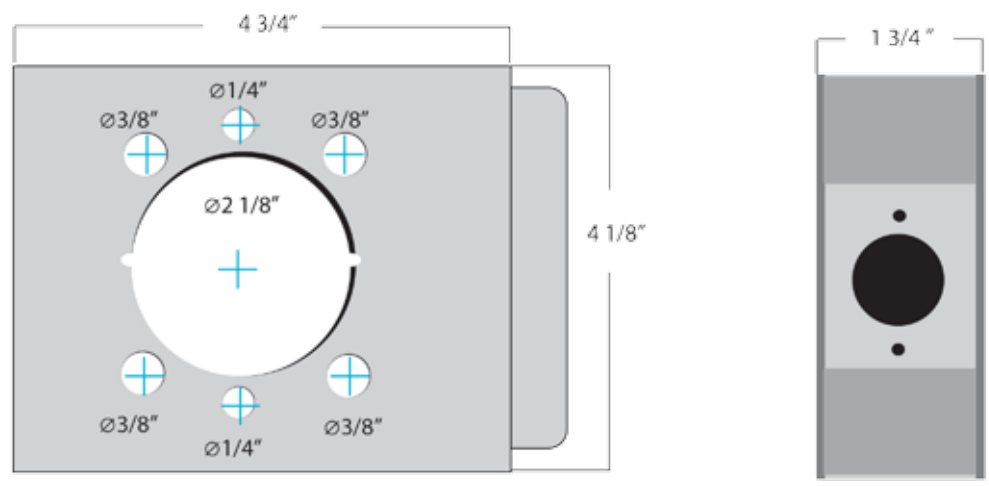

GATE BOX
K-BXRHO
 Weldable Box

FEATURES

- **TYPE:** Cylindrical
- **DIMENSIONS:**
 4 3/4 "W x 4 1/8"H x 1 3/4"D
- **MATERIALS AVAILABLE:**
 14 Gauge Steel K-BXRHO.125
 .125 Aluminum K-BXRHO-AL
- **NOTE:** Through Bolt Levers

This rendering is NOT to scale and dimensions are NOT exact. For precise technical information, please refer to the template for the lock you are using.