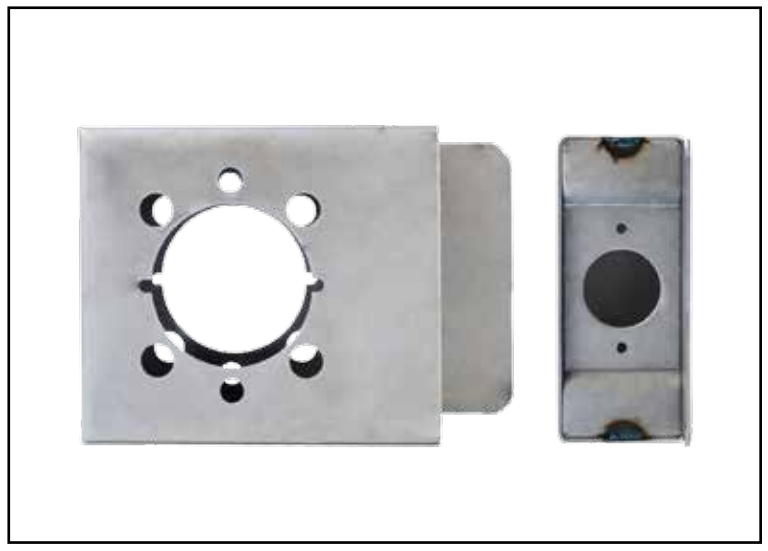

GATE BOX
K-BXRHO
 Weldable Box

FEATURES

- **TYPE:** Cylindrical
- **DIMENSIONS:**
 4 3/4 "W x 4 1/8"H x 1 3/4"D
- **MATERIALS AVAILABLE:**
 14 Gauge Steel K-BXRHO.125
 .125 Aluminum K-BXRHO-AL
- **NOTE:** Through Bolt Levers

This rendering is NOT to scale and dimensions are NOT exact. For precise technical information, please refer to the template for the lock you are using.