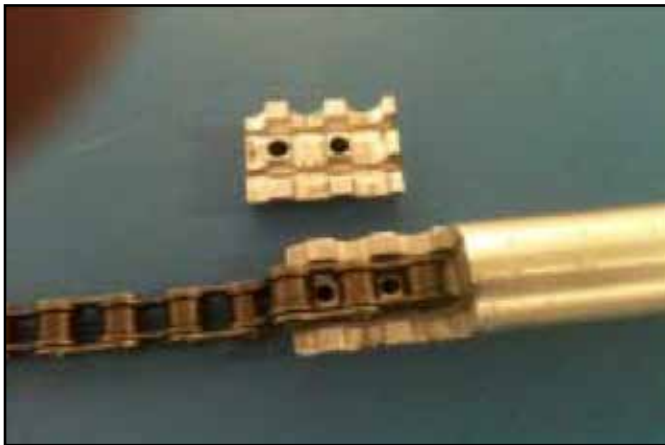

CHAIN TENSIONER Series IDC4041

Model 4041-1 & 4041-2

FEATURES

- **STRONGER:** Higher tensile strength than the roller chain, tested up to 8000LBS.
- **SAFER:** No more threaded rods protruding from the chain bracket.
- **CLEANER:** Can be painted or powder coated to match gate color.
- **LONG LASTING:** Captures roller chain.
- **EASY TO USE:** Easy to install and adjust chain tension.
- **SMARTER:** Eliminates costly service calls due to master link or tension bolt failures