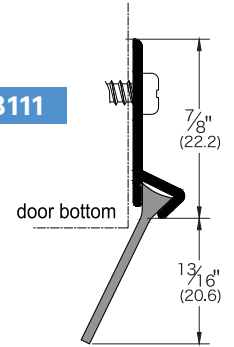

DOOR BOTTOM SWEEPS

- Finished product supplied with BLACK insert. GRAY available upon request

YDB111

FINISHES:

- A (Mill Finish Aluminum), C (Clear Anodized Aluminum), D (Dark Bronze Aluminum), G (Gold Anodized Aluminum),

NOTE: Products shown in this section may not be drawn to scale.

International Door Closers, Inc.

COPYRIGHT 2017 INTERNATIONAL DOOR CLOSERS, INC

West: 800-544-4422 • East: 800-225-6737

www.intldoorclosers.com