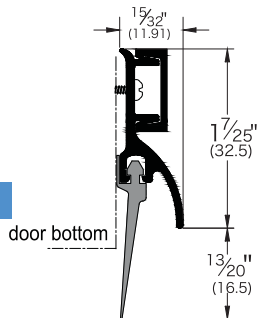

YDB201

YDB402