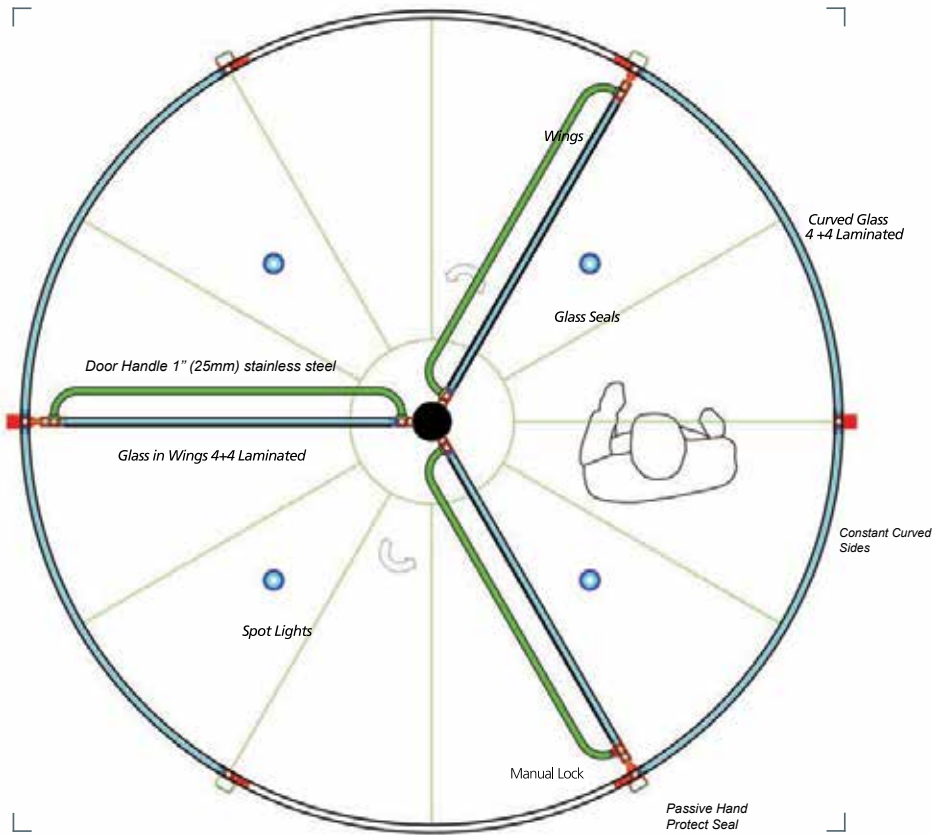

## MANUAL REVOLVING DOOR SYSTEMS

Manual Revolving Doors are the most economical. They provide energy savings, yet still add prestige to a building or structure. Manual Revolving Doors also prevent the mixture of indoor and outdoor air and ensure the interior ambience remains calm. Furthermore, a power source or air curtain is not required.

DOOR HANDLES

BRUSH

A - Upper brush  
B - Side brush  
C - Lower brush

**International Door Closers, Inc.**

COPYRIGHT 2014 INTERNATIONAL DOOR CLOSERS, INC

**West: 800-544-4422 • East: 800-225-6737**

**www.intldoorclosers.com**

**PRODUCT DESCRIPTION & SPECIFICATIONS**

**MANUAL REVOLVING DOOR SYSTEM | 3 Wing**

**4 Wing - Front View**