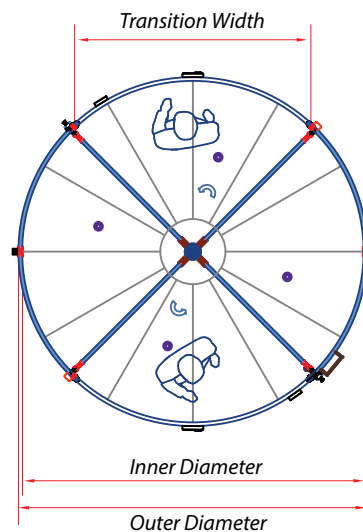

DOOR HANDLES

BRUSH

A - Upper brush  
B - Side brush  
C - Lower brush

**International Door Closers, Inc.**

COPYRIGHT 2014 INTERNATIONAL DOOR CLOSERS, INC

**West: 800-544-4422 • East: 800-225-6737**

**www.intldoorclosers.com**

**PRODUCT DESCRIPTION & SPECIFICATIONS**

**MANUAL REVOLVING DOOR SYSTEM | 3 Wing**

**4 Wing - Front View**