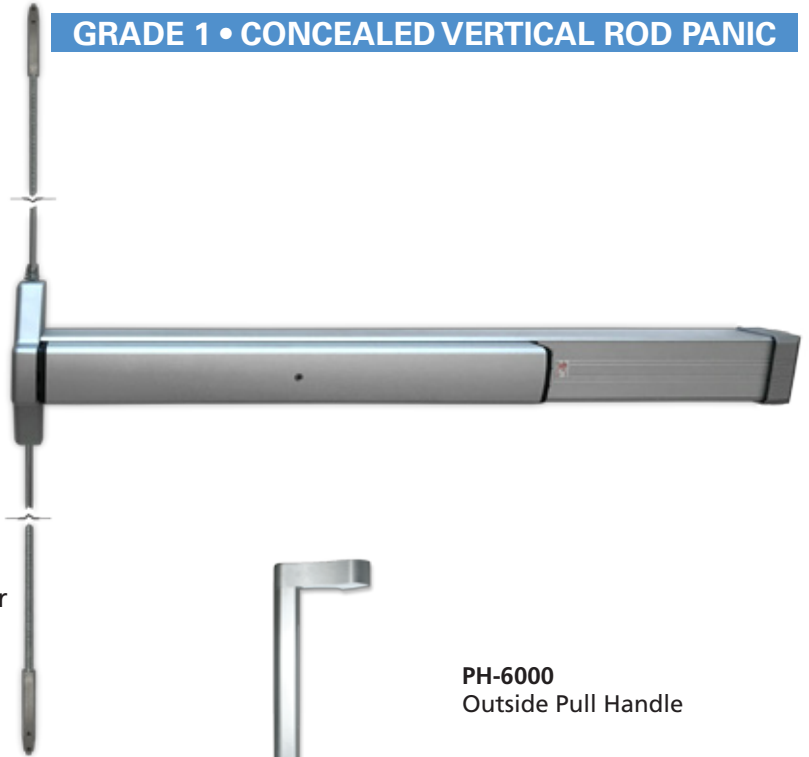

DESIGNED FOR ALUMINUM AND HOLLOW METAL DOORS

7100-G1 SERIES

GRADE 1 • CONCEALED VERTICAL ROD PANIC

FEATURES

- Grade 1 Concealed Vertical Rod Panic
- Underwriter's Laboratories Inc. Listed Panic Hardware
- For use with narrow, medium and wide stile Aluminum doors
- Non-handed, Field Reversible for LHRB or RHRB doors
- Outside Unlatching and Dogging by Cylinder Key or Dogging by Hex Key in TouchBar
- Top Steel Toggle Latch and Bottom Steel Rod Latch Bolt
- Units use Standard Mortise Cylinder with MS Type Cam and M P-6182 Cylinder Mounting Pad
- Standard Units for 36" and 48" door widths (cut bar to fit) and up to 84" in height
- Can be used on 30" wide doors

PH-6000
Outside Pull Handle

MP-6000
Pull Handle Mounting Plate for Metal Doors

MP-6182
Cylinder Mounting Pad with Locking Ring

CZ-1001
Mortise Cylinder

FINISHES

- AL - ALUMINUM- Anodized extruded Aluminum with Baked Aluminum Painted Cover Caps
- DU- STOREFRONT BRONZE- Bronze Anodized extruded Aluminum with Baked Storefront Bronze Painted Cover Caps
- WARRANTY: Refer to inside front cover
- US AND FOREIGN PATENTS