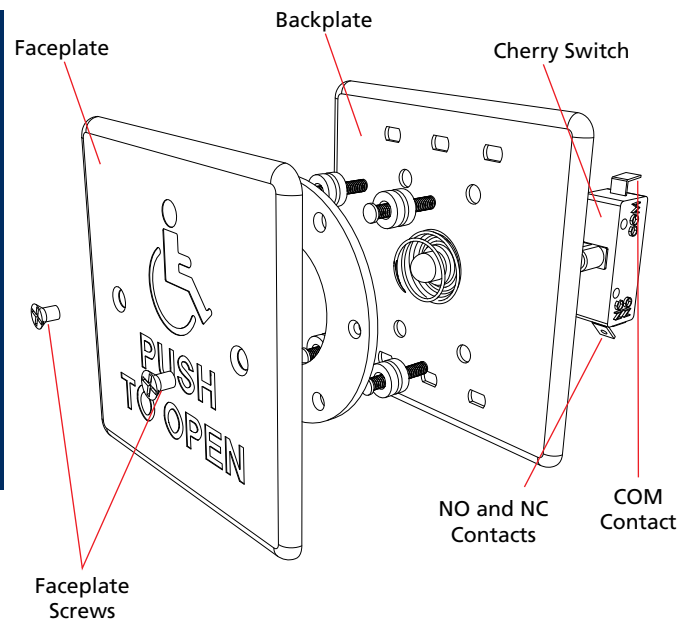

TECHNICAL SPECS

- A. 16 gauge, 304 2B Stainless Steel Faceplate
- B. 1/8 in thick, Stainless Steel Backplate
- C. Stainless Steel 6 – 32 x 1 in and 8 – 32 x 1 in Allen head mounting screws
- D. Cherry Switch: Single-pole, 15A, COM / NO / NC contacts

10PBS4510
Plain Face

10PBS451B
Text & Logo - Blue

10PBS45B
Text Only - Blue

10PBS45POD
Press To Operate

MOUNTING ACCESSORIES

10BOX45SQSM
Surface Mount

10BOX45SQFM
Flush Mount

10BOXDGSB
Standard Double Gang

10BOXDG45C
Carlon Surface Mount

10BRINGC
Electrical Box Backplate

COMPONENTS

- 1 Faceplate
- 2 Backplate
- 3 Spring Assembly
- 4 Cherry Switch

DETAILS

RELATED PRODUCTS

Bollards
Mounting Post with recessed push plate

MS08U
Touchless Push Plate utilizing microwave motion technology

RF-433
433 MHz digital receivers and transmitters with sequencing function

R2E-100
UL / ULC Listed, Active Infrared, Request To Exit Detector designed for access control application