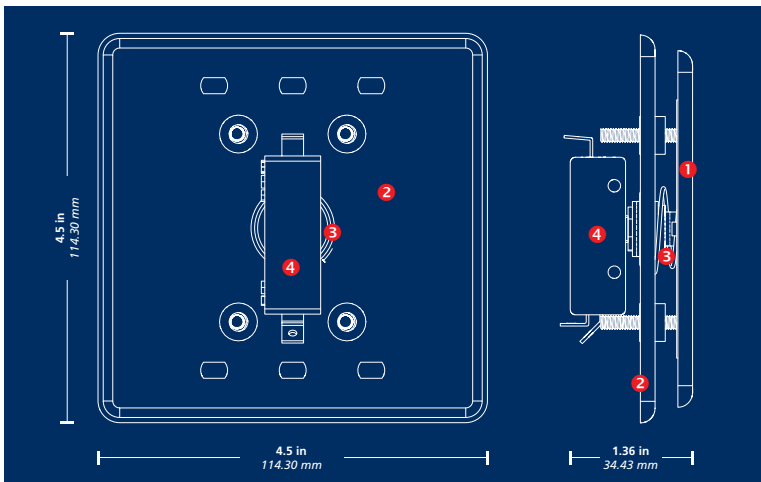

TECHNICAL SPECS

- A. 16 gauge, 304 2B Stainless Steel Faceplate
- B. 1/8 in thick, Stainless Steel Backplate
- C. Stainless Steel 6 – 32 x 1 in and 8 – 32 x 1 in Allen head mounting screws
- D. Cherry Switch: Single-pole, 15A, COM / NO / NC contacts

10PBS4510
Plain Face

10PBS451B
Text & Logo - Blue

10PBS45B
Text Only - Blue

10PBS45POD
Press To Operate

MOUNTING ACCESSORIES

10BOX45SQSM
Surface Mount

10BOX45SQFM
Flush Mount

10BOXDGSB
Standard Double Gang

10BOXDG45C
Carlon Surface Mount

10BRINGC
Electrical Box Backplate

COMPONENTS

- 1 Faceplate
- 2 Backplate
- 3 Spring Assembly
- 4 Cherry Switch

DETAILS

RELATED PRODUCTS

Bollards
Mounting Post with recessed push plate